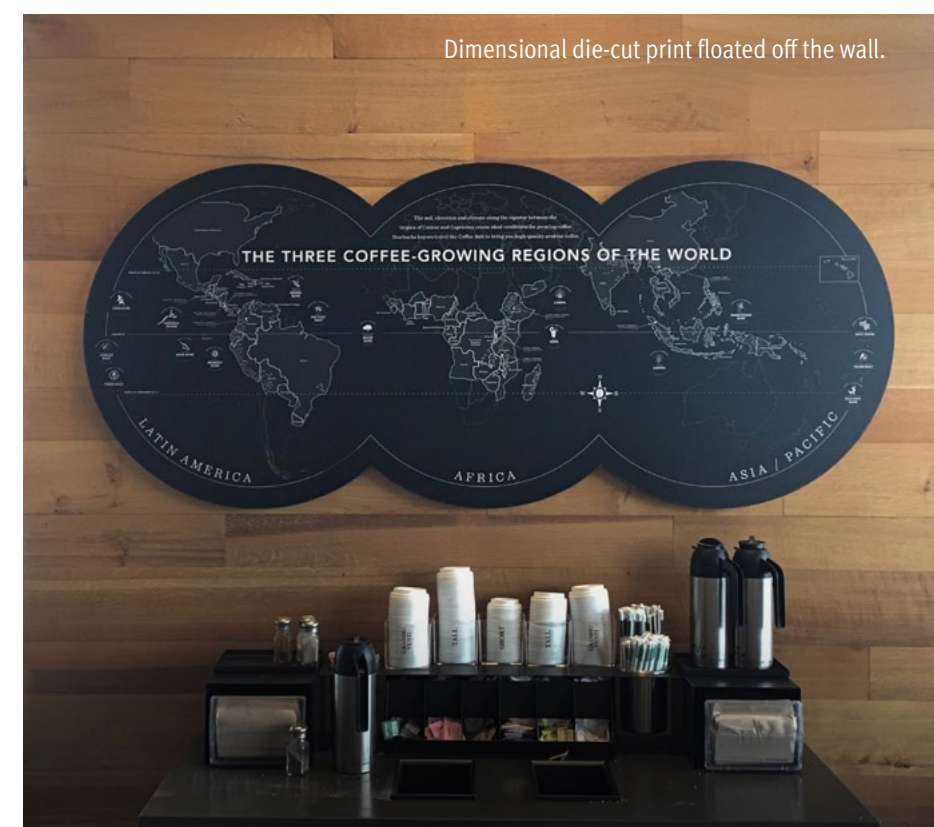

3D records with custom labels and plaques.