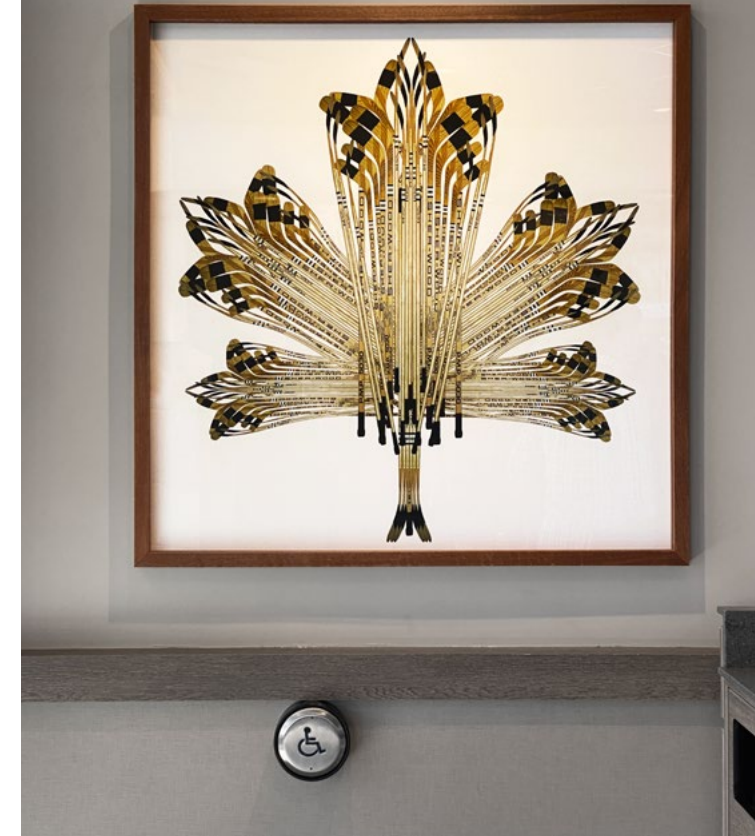

Original creative concept developed for Tim Hortons.